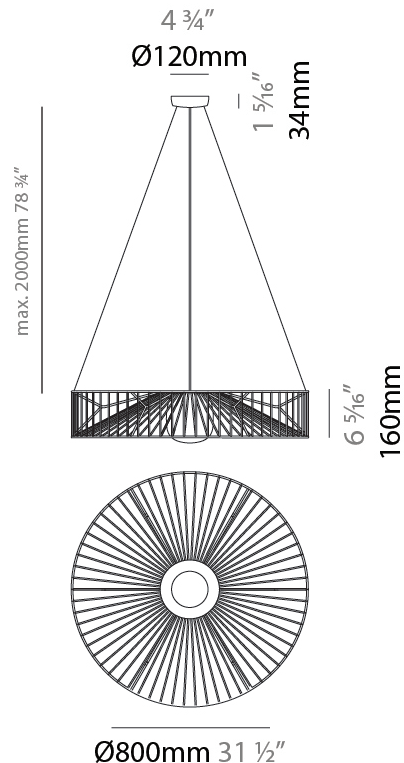

MARIOLA SUSPENSION

E111199- - -

base number   Finish Options   Finish Options   Finish Options

1. To build a product code in our configurator select the specify button on the base model # product page
2. To build a manual product code on this datasheet choose from the options listed below in blue font and add the suffix to the base model #

GENERAL

Series: Mariola
Brand: Ole
Division: Exterior
Mounting Type: Suspension
Mounting Location: Ceiling
Subcategory: Ambient

PHYSICAL

Shape: Drum
Diameter (mm): 800
Diameter (in): 31 1/2
Height (mm): 160
Height (in): 6 3/16
Max. Overall Height (mm): 2160
Max. Overall Height (in): 85 1/16
Light Distribution: Omnidirectional
Fixture Finish: BEI / BLK / BLU / COG / DGN / GRY / MRN / MOC / MUS / OLV / SIL / STN / TER / WHI
Holder Finish: MWH / MBK
Accent Finish: WHI / GSD
Fixture Material: Fabric Cord / Metal
Cable Details: 2,000mm/78 3/4" Transparent Cable

ELECTRICAL

Number of Lamps: 1
Lamp Type: LED Retrofit
Bulb Included: Bulb Not Included
Max. Wattage Per Lamp (W): 15
Lamp Base: E26
Input Voltage (V): 120

LED

OPTICAL

RATINGS AND CERTIFICATIONS

Certified By: Certified for North American Standards
IP rating: IP66

PROJECT	_____
TYPE	_____
SPECIFIER	_____
QUANTITY	_____
DATE	_____